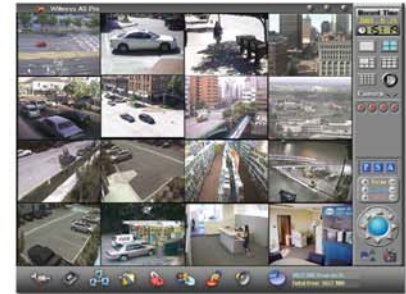

PC-BASED DVR

- 4 to 32 Video & up to 16 Audio Channels
- Dynamic IP Solution & Support Web/IE Browser
- PDA & Mobile Phone Remote Viewing
- Remote Control Server for remote online support
- MPEG 4 High Quality Compression
- Multiple Site Remote Monitoring & Recording
- High Resolution 720 x 480 Display & Recording
- Remote Playback / Accessing Local Files

- ✓ 32 Camera Capacity, Color and BW
- ✓ High Quality Video: Up to 720x480
- ✓ Real Time Display up to 960 FPS
- ✓ Real Time Recording up to 960 FPS per system
- ✓ Recording Resolution up to 720 x 480
- ✓ MPEG4 Compression
- ✓ Encrypted & Watermarked Video
- ✓ Windows XP Professional Operating System
- ✓ Event Smart Search Function
- ✓ Programmable Individual Recording Schedule
- ✓ PTZ Speed Dome Control
- ✓ EZ Back-Up to USB, CD/DVD, Remote PC
- ✓ Spot Monitor Composite Video Output
- ✓ Multiplexing Composite Video Output
- ✓ Optional: POS Text Inserter Integration

Witness Pro Surveillance Software

Multiple Sites Monitoring & Recording up to 100 Cameras per page

PDA view

I.E. web browser

Remote Access while traveling around the world via internet using web browser or PDA